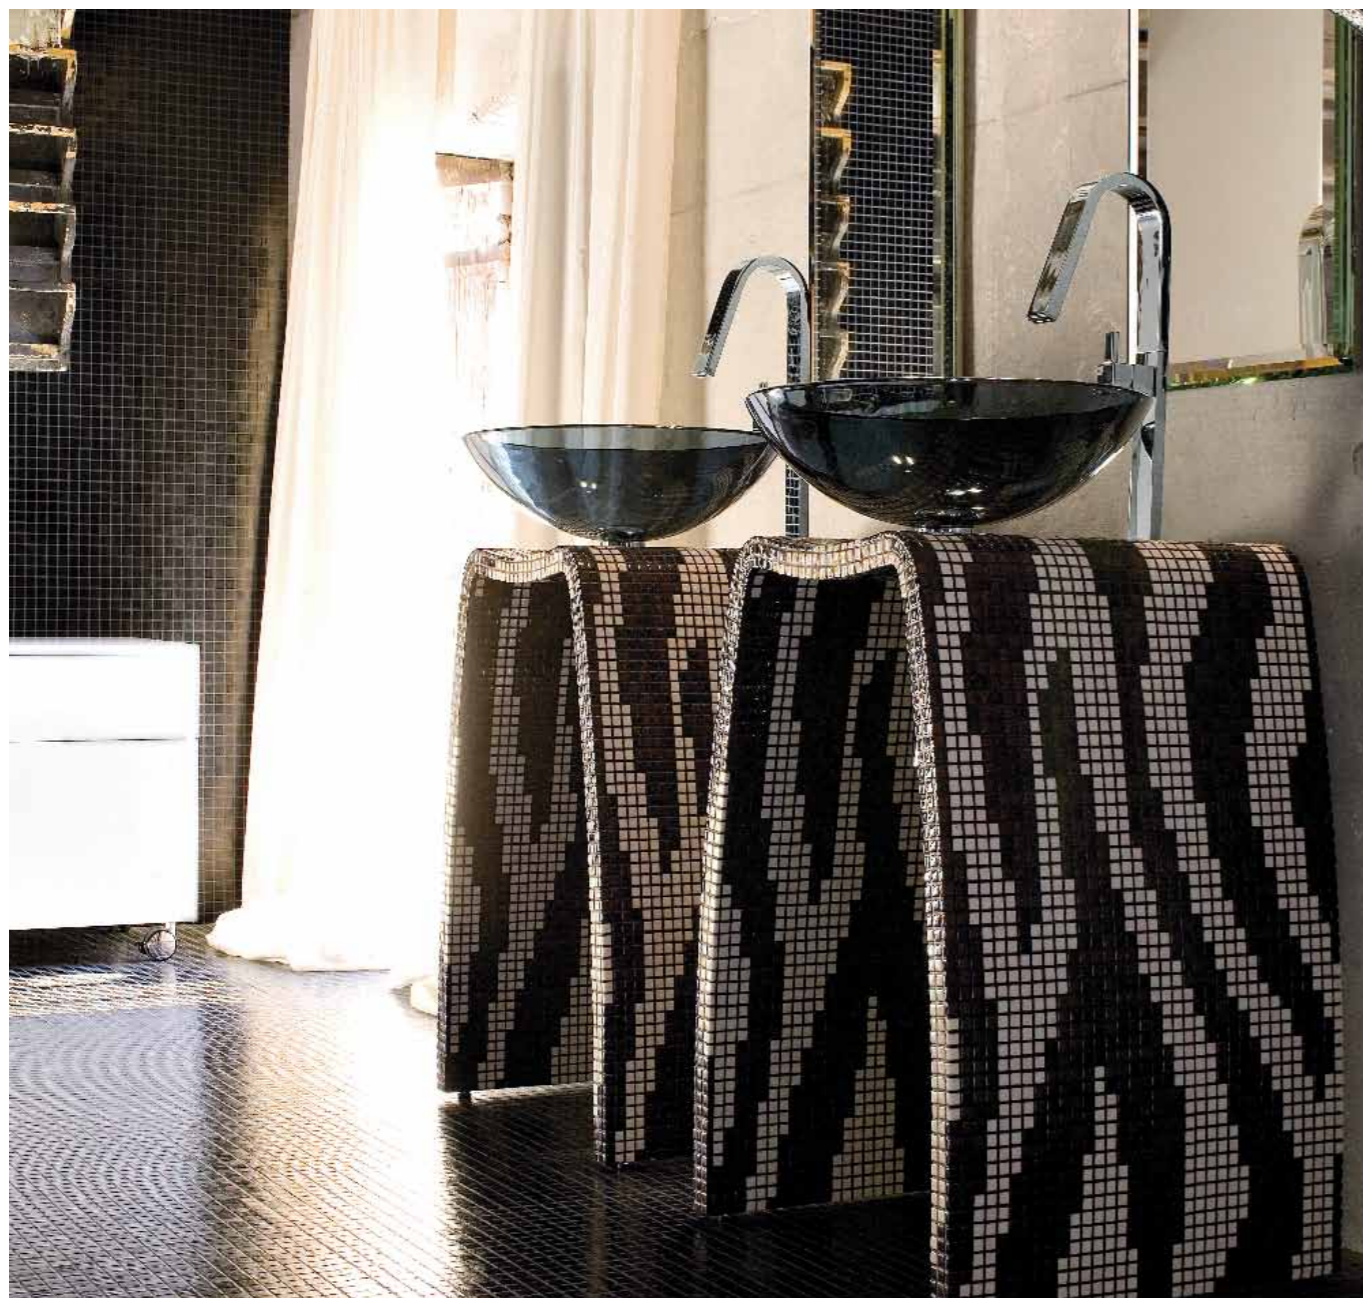

# Luxury has come home

Interior designer and **beyond** columnist **Dipika Makwana** presents a guide to refined bathroom design.

### MOSAIC BATHROOM UNIT

Stunning bathroom collection from the Adatto Casa Couture range. Available in softwoods, gold & silver leaf, leathers and glass mosaics.  
Price on request.  
[www.aboutstoneuk.co.uk](http://www.aboutstoneuk.co.uk)

### STONE BATHTUB

Sleek bath tub design in stone grey from the Antonio Lupi range. Stylish and functional.  
Price on request.  
[www.zestbathrooms.co.uk](http://www.zestbathrooms.co.uk)